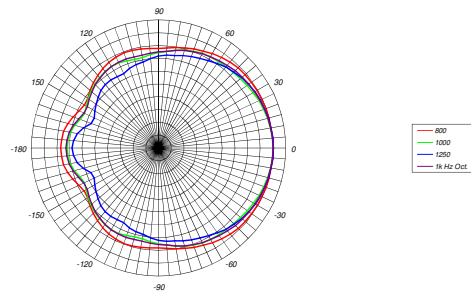

Side View Ver. Polarplots 1k Hz Octave 6 dB/div