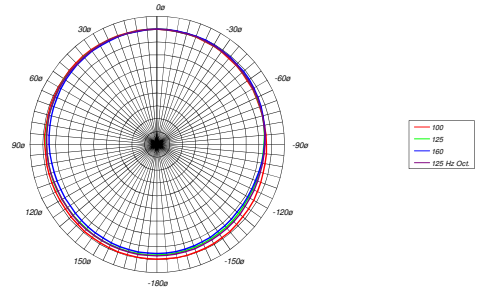

#### Dimensions

**Height** : 530 mm / 20.57 in

**Width** : 440 mm / 17.33 in

**Depth** : 629 mm / 24.76 in

**Weight** : 49 Kg / 108.02 lbs including rigging system

**MMX 212B HORIZONTAL DIRECTIVITY PLOT**

Top View Hor. Polarplots 62 Hz Octave 6 dB/div

Top View Hor. Polarplots 125 Hz Octave 6 dB/div

Top View Hor. Polarplots 250 Hz Octave 6 dB/div

Top View Hor. Polarplots 500 Hz Octave 6 dB/div