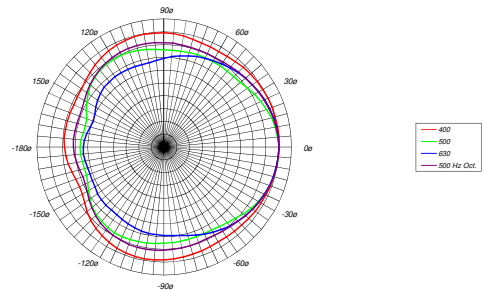

MMX 212B Impedance curve