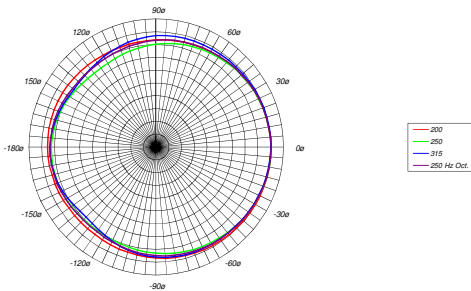

french **sound** design

www.silveracoustic.com

MMX 212B VERTICAL DIRECTIVITY PLOT

Side View Ver. Polarplots 62 Hz Octave 6 dB/div

SILVER ACOUSTIC - ZI - 250, rue de la Marbrerie - 34740 Vendargues, France

www.silveracoustic.com - info@silveracoustic.com