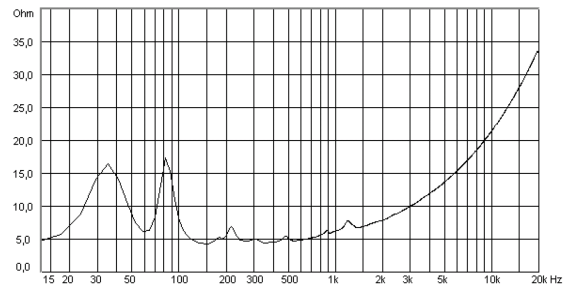

french **sound** design

www.silveracoustic.com

WITH MMX BUMP ANGLE 0°

SILVER ACOUSTIC - ZI - 250, rue de la Marbrerie - 34740 Vendargues, France

www.silveracoustic.com - info@silveracoustic.com