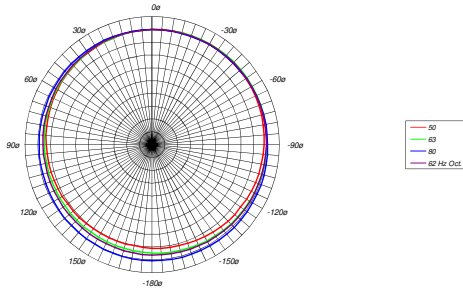

#### Dimensions

**Height** : 530 mm / 20.57 in

**Width** : 440 mm / 17.33 in

**Depth** : 629 mm / 24.76 in

**Weight** : 49 Kg / 108.02 lbs including rigging system

**MMX 212B HORIZONTAL DIRECTIVITY PLOT**

Top View Hor. Polarplots 62 Hz Octave 6 dB/div

Top View Hor. Polarplots 125 Hz Octave 6 dB/div

Top View Hor. Polarplots 250 Hz Octave 6 dB/div

Top View Hor. Polarplots 500 Hz Octave 6 dB/div

[www.silveracoustic.com](http://www.silveracoustic.com)

**MMX 212B VERTICAL DIRECTIVITY PLOT**

Side View Ver. Polarplots 62 Hz Octave 6 dB/div

Side View Ver. Polarplots 125 Hz Octave 6 dB/div

Side View Ver. Polarplots 250 Hz Octave 6 dB/div