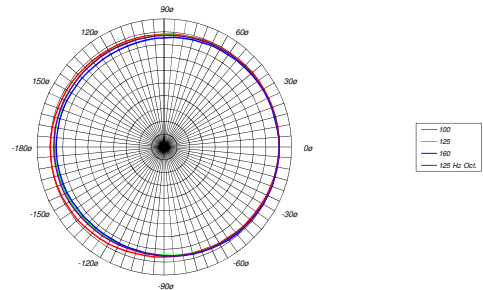

french **sound** design

www.silveracoustic.com

MMX 212B VERTICAL DIRECTIVITY PLOT

Side View Ver. Polarplots 62 Hz Octave 6 dB/div

SILVER ACOUSTIC - ZI - 250, rue de la Marbrerie - 34740 Vendargues, France

www.silveracoustic.com - info@silveracoustic.com