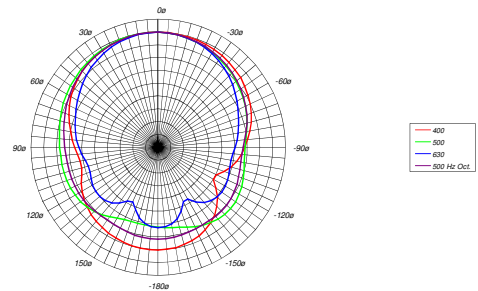

**MMX 212B HORIZONTAL DIRECTIVITY PLOT**

Top View Hor. Polarplots 62 Hz Octave 6 dB/div

Top View Hor. Polarplots 125 Hz Octave 6 dB/div

Top View Hor. Polarplots 250 Hz Octave 6 dB/div

Top View Hor. Polarplots 500 Hz Octave 6 dB/div

[www.silveracoustic.com](http://www.silveracoustic.com)

**MMX 212B VERTICAL DIRECTIVITY PLOT**

Side View Ver. Polarplots 62 Hz Octave 6 dB/div

Side View Ver. Polarplots 125 Hz Octave 6 dB/div

Side View Ver. Polarplots 250 Hz Octave 6 dB/div