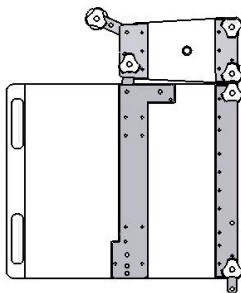

french **sound** design

www.silveracoustic.com

WITH MMX BUMP ANGLE 0°

SILVER ACOUSTIC - ZI - 250, rue de la Marbrerie - 34740 Vendargues, France

www.silveracoustic.com - info@silveracoustic.com