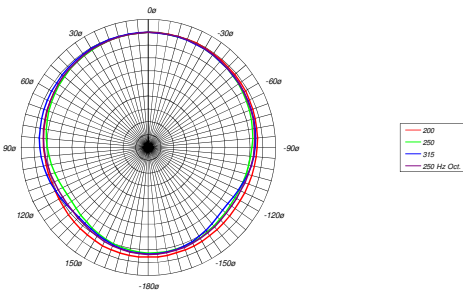

**MMX 212B HORIZONTAL DIRECTIVITY PLOT**

Top View Hor. Polarplots 62 Hz Octave 6 dB/div

Top View Hor. Polarplots 125 Hz Octave 6 dB/div

Top View Hor. Polarplots 250 Hz Octave 6 dB/div

Top View Hor. Polarplots 500 Hz Octave 6 dB/div

[www.silveracoustic.com](http://www.silveracoustic.com)

**MMX 212B VERTICAL DIRECTIVITY PLOT**

Side View Ver. Polarplots 62 Hz Octave 6 dB/div

Side View Ver. Polarplots 125 Hz Octave 6 dB/div

Side View Ver. Polarplots 250 Hz Octave 6 dB/div