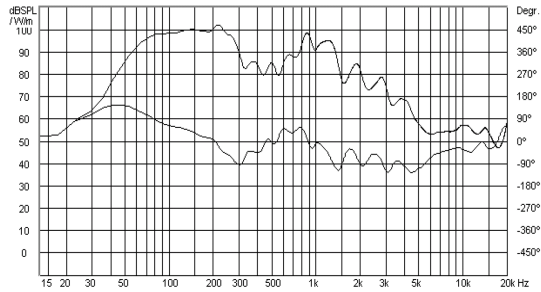

french **sound** design

www.silveracoustic.com