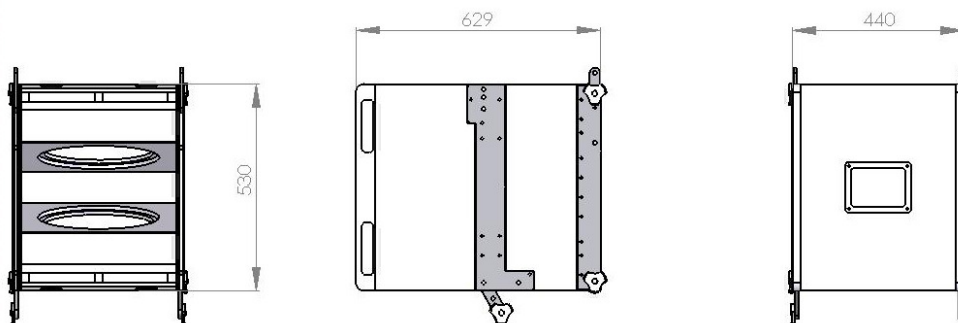

french **sound** design

www.silveracoustic.com

WITH MMX BUMP ANGLE 0°

WITH MMX 18L ANGLE 0°

SILVER ACOUSTIC - ZI - 250, rue de la Marbrerie - 34740 Vendargues, France

www.silveracoustic.com - info@silveracoustic.com