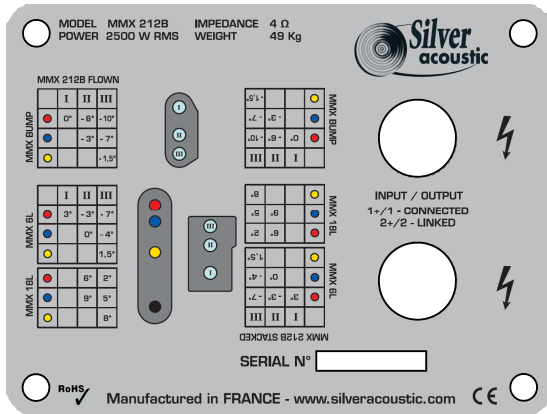

french **sound** design

[www.silveracoustic.com](http://www.silveracoustic.com)

**MMX 212B Frequency Response**

**MMX 212B Impedance curve**

**MMX 212B INPUT PANEL**

**WITH MMX BUMP ANGLE 0°**

**WITH MMX 6L ANGLE 0°**