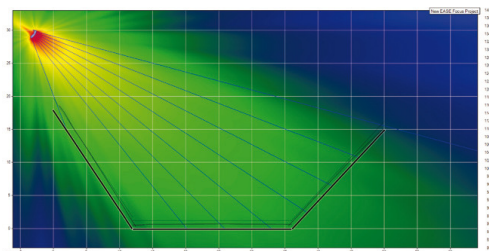

SILVER ACOUSTIC - ZI - 250, rue de la Marbrerie - 34740 Vendargues, France

www.silveracoustic.com - info@silveracoustic.com