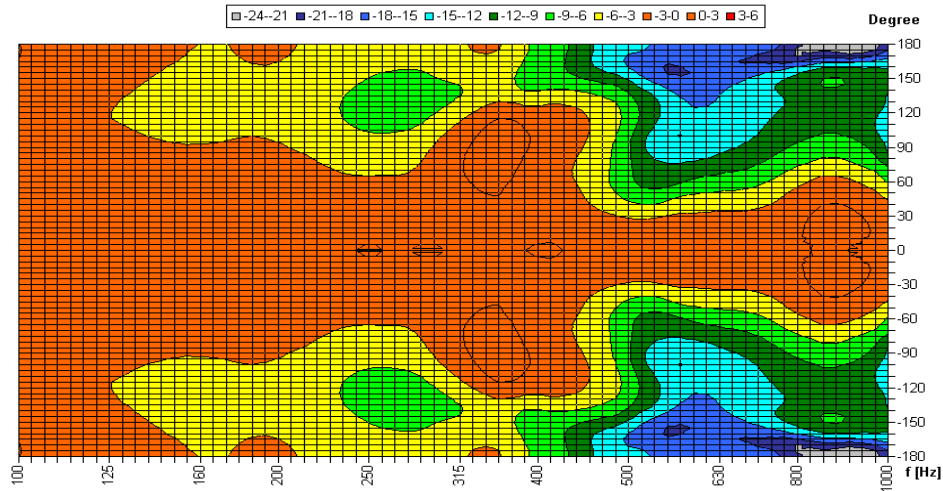

french **sound** design

www.silveracoustic.com

MMX 212B VERTICAL DIRECTIVITY PLOT

SILVER ACOUSTIC - ZI - 250, rue de la Marbrerie - 34740 Vendargues, France

www.silveracoustic.com - info@silveracoustic.com