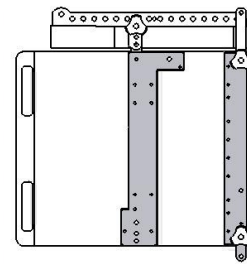

french **sound** design

[www.silveracoustic.com](http://www.silveracoustic.com)

**MMX 212B Frequency Response**

**MMX 212B Impedance curve**

**MMX 212B INPUT PANEL**

**WITH MMX BUMP ANGLE 0°**

**WITH MMX 6L ANGLE 0°**