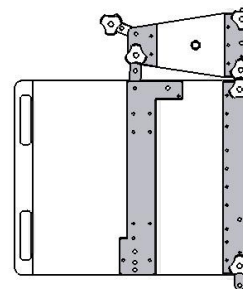

WITH MMX 18L ANGLE 0°