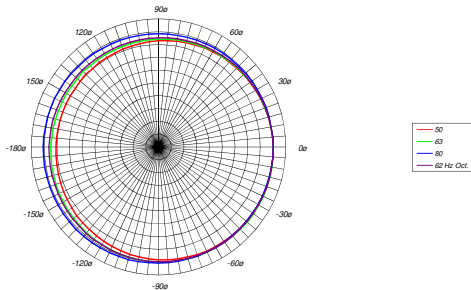

Side View Ver. Polarplots 62 Hz Octave 6 dB/div