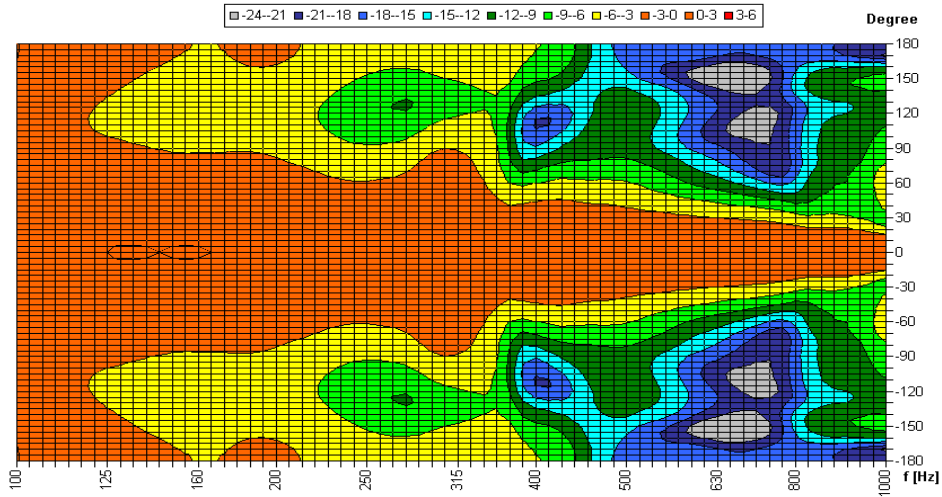

**MMX 212B HORIZONTAL DIRECTIVITY PLOT**

Top View Hor. Polarplots 62 Hz Octave 6 dB/div

Top View Hor. Polarplots 125 Hz Octave 6 dB/div

Top View Hor. Polarplots 250 Hz Octave 6 dB/div

Top View Hor. Polarplots 500 Hz Octave 6 dB/div