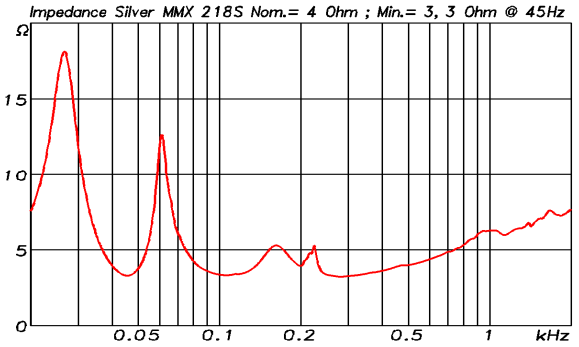

SILVER ACOUSTIC - ZI - 250, rue de la Marbrerie - 34740 Vendargues, France

www.silveracoustic.com - info@silveracoustic.com

french**sound**design

www.silveracoustic.com

MMX 218S Frequency Response

MMX 218S Impedance Curve