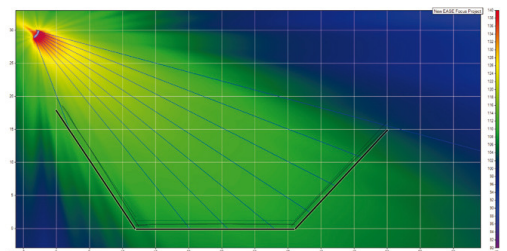

SILVER ACOUSTIC - ZI - 250, rue de la Marbrerie - 34740 Vendargues, France

www.silveracoustic.com - info@silveracoustic.com