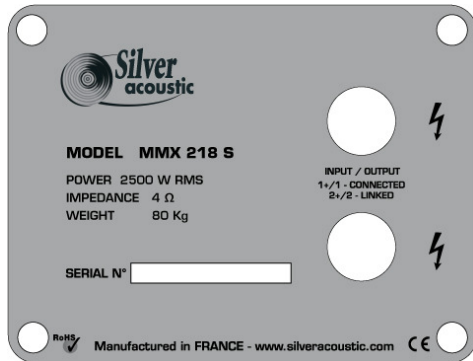

MMX 218S INPUT PANEL

MMX 218S SPL MAX