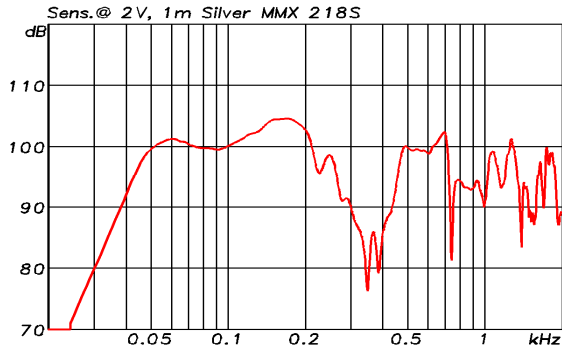

SILVER ACOUSTIC - ZI - 250, rue de la Marbrerie - 34740 Vendargues, France

www.silveracoustic.com - info@silveracoustic.com

french**sound**design

www.silveracoustic.com

MMX 218S Frequency Response

MMX 218S Impedance Curve