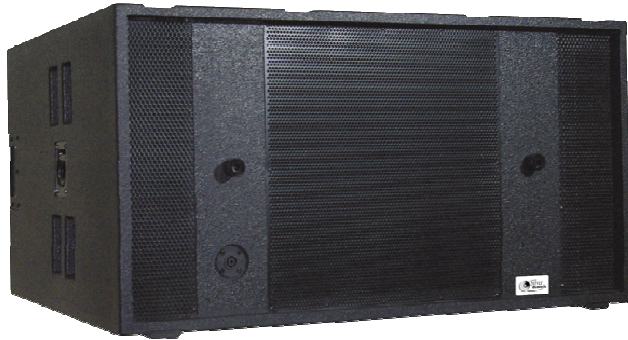

french**sound**design

www.silveracoustic.com

MiniMaX Series

MMX 218S

- Ultra compact size
- Neodymium loudspeaker 4" voice coil with air forced cooled
- High power handling
- Made in France

Technical data

LF : 2 x 18" (4" voice coil)
Efficiency : 101 dB / 1W / 1m
SPL Max : 135 dB
Power handling : 2500 W RMS
Frequency response : 30 Hz – 125 Hz
Impedance : 4Ω
Amplifier recommended :
 FP 10000Q or T4N
Directivity : semi directionnel

The MMX 218S is a high power sub bass cabinet specially designed to be the perfect companion of MMX 6L ou 18L MiniMaX series in extending the usable range down to 30 Hz.

It consist of 2x18" neodymium loudspeaker (4" voice coil), in a vented design couple to a tapped horn mounting, who gives to this bass cabinet a perfect control of directivity.

with a HK bar, which will allow you to have a ultra compact yet powerful system for various applications.

The touring package (front dolly panel + protection cover), who protect the front, coupled with the rear handle enables transportation and handling easy.

The high-quality enclosure is constructed from (21 mm) birch plywood with a black finish.

Dimensions

Height : 530 mm / 20.86 in
Width : 990 mm / 38.97 in
Depth : 850 mm / 33.46 in
Weight : 80 Kg / 176.37 lbs