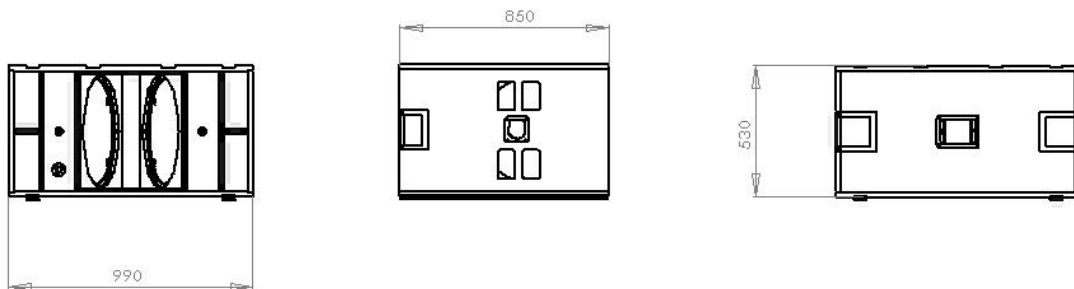

french**sound**design

www.silveracoustic.com

MMX 218S SPL MAX

SILVER ACOUSTIC - ZI - 250, rue de la Marbrerie - 34740 Vendargues, France

www.silveracoustic.com - info@silveracoustic.com