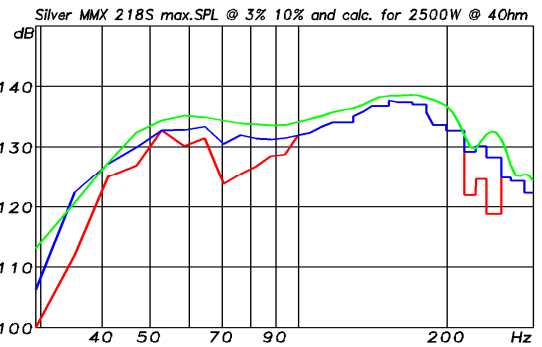

SILVER ACOUSTIC - ZI - 250, rue de la Marbrerie - 34740 Vendargues, France

www.silveracoustic.com - info@silveracoustic.com

french**sound**design

www.silveracoustic.com

MMX 218S Frequency Response

MMX 218S Impedance Curve

MMX 218S INPUT PANEL

MMX 218S SPL MAX

SILVER ACOUSTIC - ZI - 250, rue de la Marbrerie - 34740 Vendargues, France

www.silveracoustic.com - info@silveracoustic.com