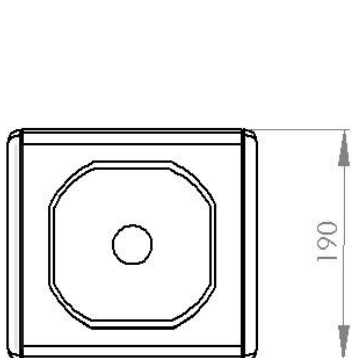

HORIZONTAL BRACKET FOR XS 5.1