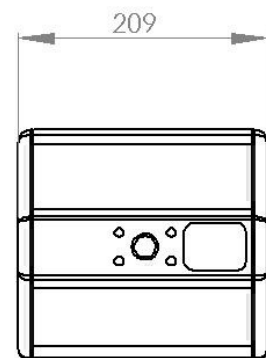

HORIZONTAL BRACKET FOR XS 5.1