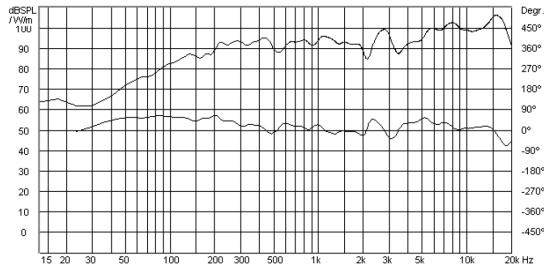

french**sound**design

www.silveracoustic.com

XS 5.1 MKII Frequency Response + Phase