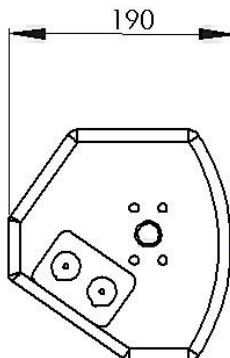

HORIZONTAL BRACKET FOR XS 5.1