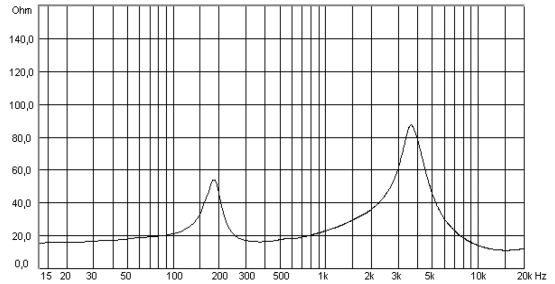

XS 5.1 MKII Impedance curve