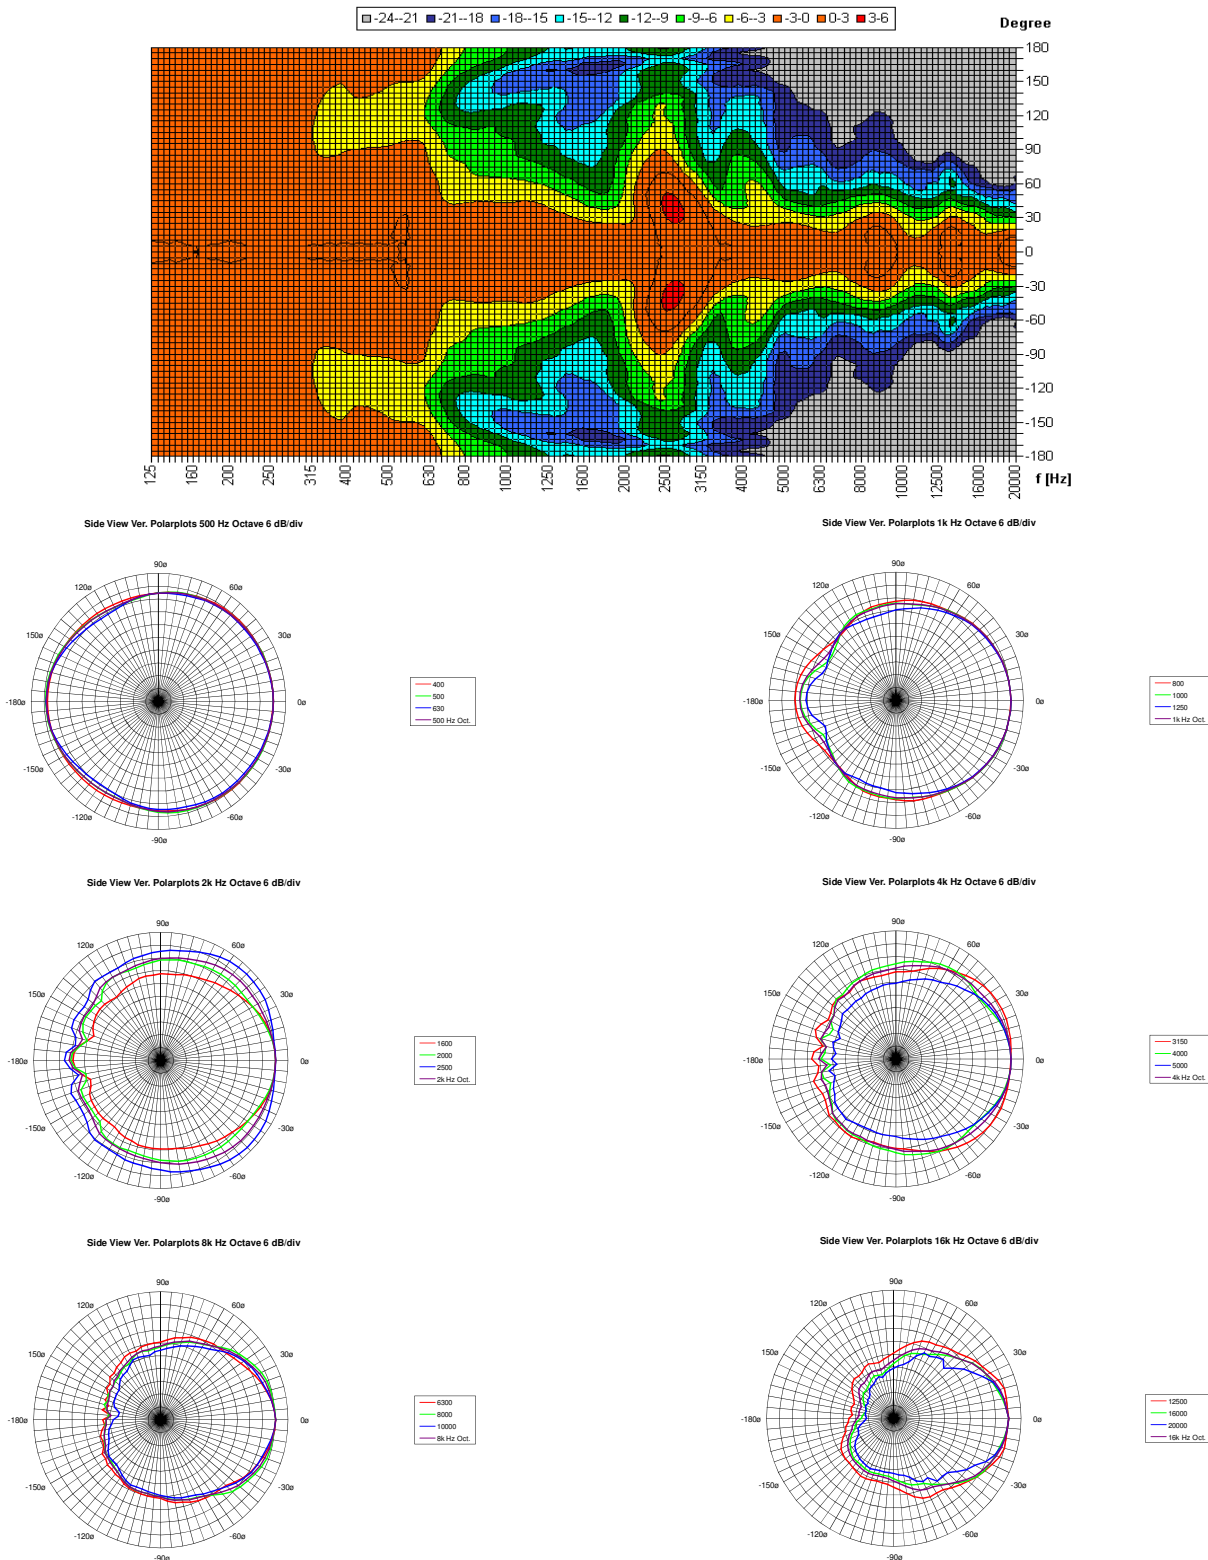

SILVER ACOUSTIC - ZI - 250, rue de la Marbrerie - 34740 Vendargues, France

www.silveracoustic.com - info@silveracoustic.com