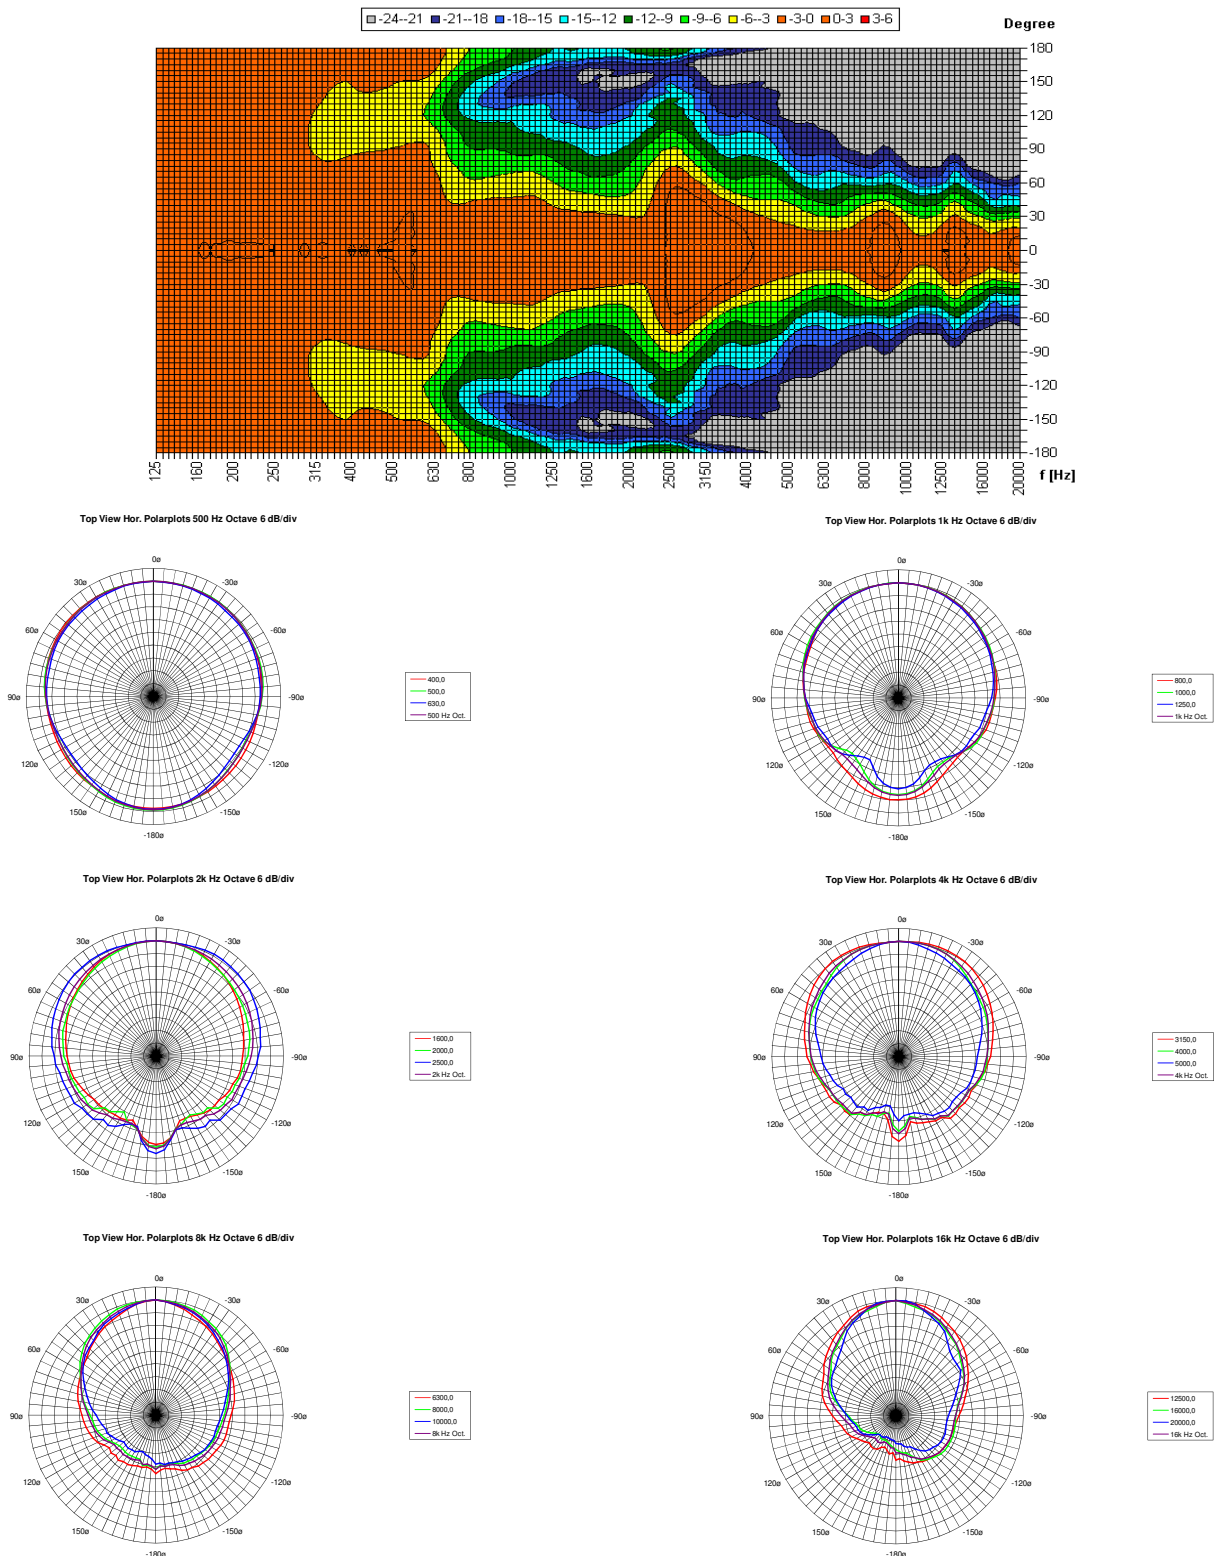

XS 5.1 MKII HORIZONTAL DIRECTIVITY PLOT

SILVER ACOUSTIC - ZI - 250, rue de la Marbrerie - 34740 Vendargues, France

www.silveracoustic.com - info@silveracoustic.com